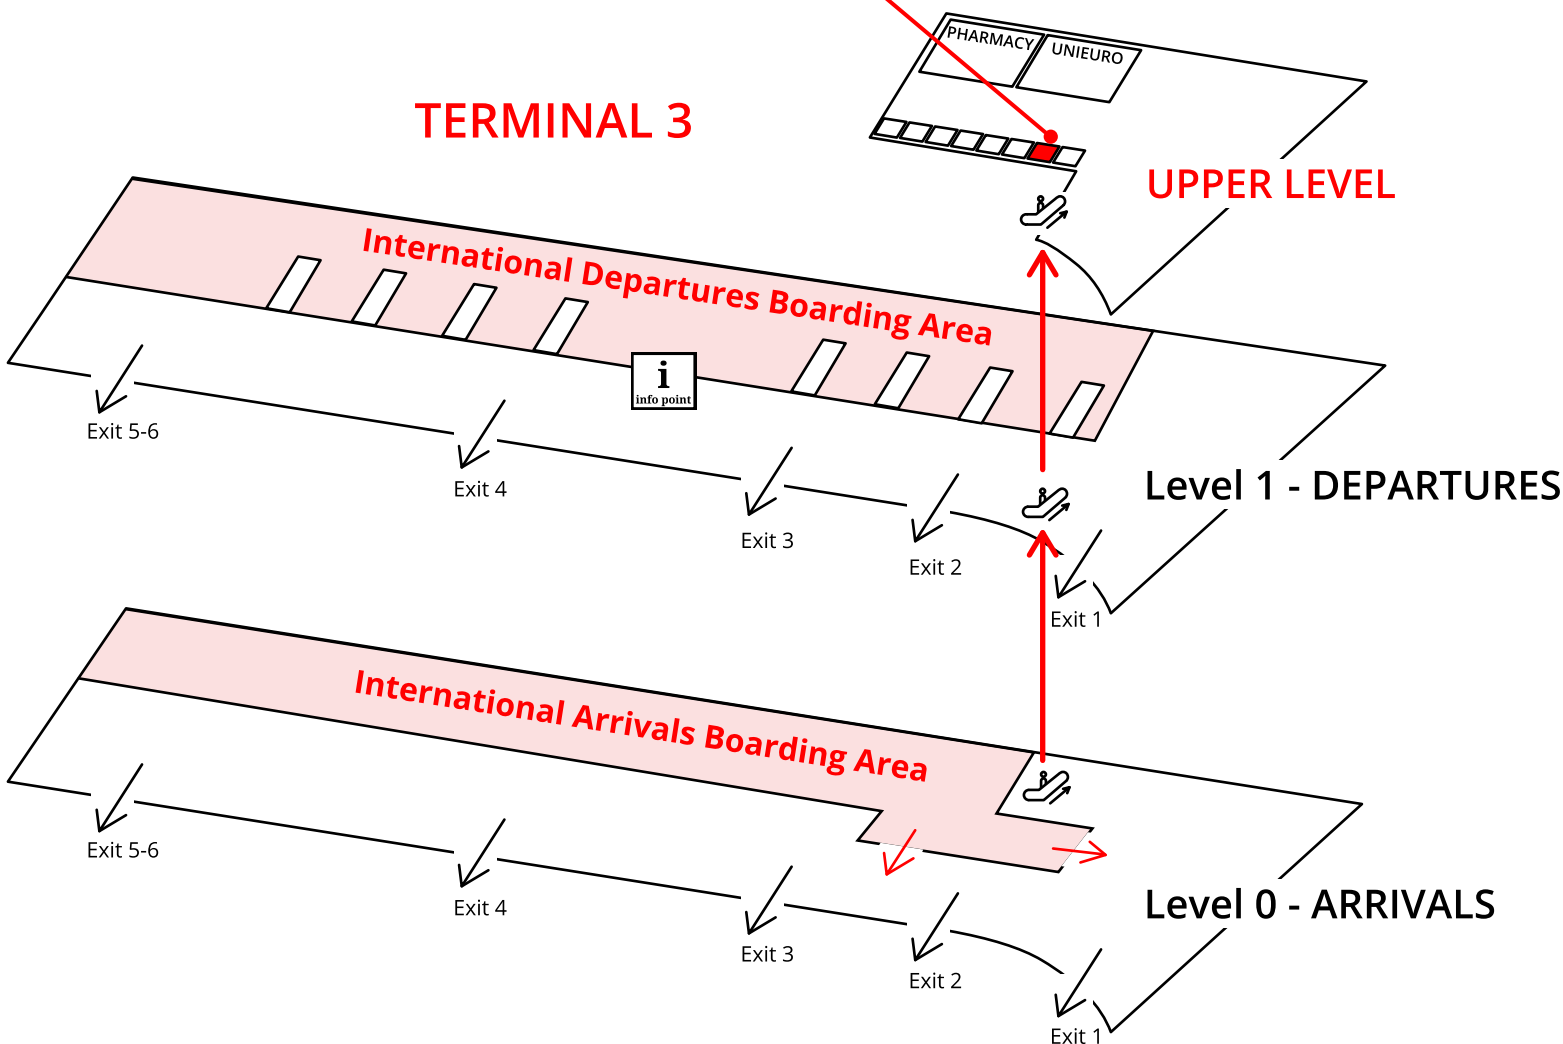

Save / print this map